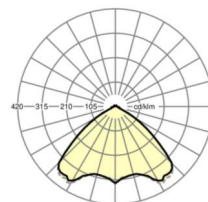

CHARACTERISTICS

Order number	19480006080
EAN number	4020863405763
Commodity code	94051190
Certification mark	IP 20, Protection class I, ENEC10 VDE, F, HACCP DIN10500/Food/IFS-application-related suitability/BRC, Indoor, CE
Impact resistance (IK rating)	IK03 (-20°C bis 45°C)
Ambient temperatur	ta -20°C to 45°C
Special properties	Ready for IoT
Warranty period	5 years
State funding programs	BEG - Federal funding for efficient buildings (valid only for Germany)

ELECTRICAL ENGINEERING

Controller	Electronic driver DALI2 (1 pcs.)
System output	26W
Mains voltage	230V/50Hz
Circuit breakers (inrush current)	20 pieces/B10, 32 pieces/B16, 33 pieces/C10, 53 pieces/C16
Energy efficiency class/light source	E

LIGHTING TECHNOLOGY

Placement	LED, Colour rendering/Light colour CRI ≥ 80 / 3000K
Colour tolerance (MacAdam)	3SDCM
Photobiological safety (Luminaire)	RG1
Nominal luminous flux	4104lm
LED service life	50000h L80/B10 (Tq 45°C)
Luminaire luminous efficiency	160lm/W
Beam angle	105° (C0) / 105° (C90)
UGR lat./long.	20.8 / 21.1

MECHANICS

Housing colour	traffic white RAL 9016
Dimensions (LxWxH/DxH)	1531mm x 55mm x 37mm
Weight (net)	1.9kg
Type of installation	Mounting rail system installation, Light structure

Dimensions

L	1531 mm	Length
B	55 mm	Width
H	37 mm	Height

DEEP-LINK

<https://www.regiolux.de/en/article/19480006080>

Reference	LED 4000lm 830
ηLB	100 %
Φ ↓/↑	98 % / 2 %
UGR lat./long.	20.8 / 21.1